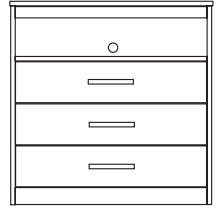

3-Drawer Chest with Shelf
ITEM# ABB-116
36"W x 22"D x 36"H