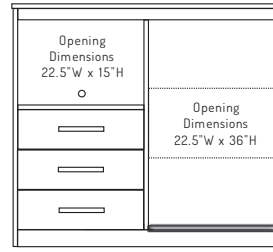

ABBOT COLLECTION

- A Abbot Wall Mount Night Stand
ITEM# ABB-141 DIMENSIONS 24"W x 16"D x 7"H
- B Abbot Desk 4 Legs
ITEM# ABB-150 DIMENSIONS 42"W x 24"D x 30"H
- C Abbot Cubby Night Stand
ITEM# ABB-140 DIMENSIONS 24"W x 16"D x 7"H
- D Abbot Micro Fridge Unit w/ Metal Shelf Protection
ITEM# ABB-118 DIMENSIONS 48"W x 22"D x 43"H
- E Abbot Queen 4-Panel HB 48"
ITEM# ABB-198 DIMENSIONS 62"W x 1"D x 48"H
- F Abbot (24W) 4-Panel Wall Guard 48"
ITEM# ABB-184 DIMENSIONS 24"W x 1"D x 48"H
- G Abbot Cantilever Night Stand
ITEM# ABB-148 DIMENSIONS 24"W x 16"D x 24"H

COLOR RODEO OAK (20)

E

F

G

A

B

C

- A Abbot Queen 4-Panel HB 48"
ITEM# ABB-198 DIMENSIONS 62'W x 1'D x 48'H
- B Abbot (24W) 4-Panel Wall Guard 48"
ITEM# ABB-184 DIMENSIONS 24'W x 1'D x 48'H
- C Abbot Night Stand - 1 Drawer
ITEM# ABB-149 DIMENSIONS 24'W x 16'D x 24'H
- D Abbot Cantilever Night Stand
ITEM# ABB-146 DIMENSIONS 24'W x 16'D x 24'H
- E Abbot Night Stand - 2 Drawer
ITEM# ABB-147 DIMENSIONS 24'W x 16'D x 24'H
- F Abbot Cubby Wall Mount Night Stand
ITEM# ABB-140 DIMENSIONS 24'W x 16'D x 7'H
- G Abbot Micro Fridge Unit with Metal Shelf Protection
ITEM# ABB-118 DIMENSIONS 48'W x 22'D x 43'H

(24W) 4-Panel Wall Guard HB 48" H
ITEM# ABB-184
24"W x 1"D x 48"H

(30W) 4-Panel Wall Guard 48" H
ITEM# ABB-185
30"W x 1"D x 48"H

Micro-Fridge Combo Unit - NO Trim
ITEM# ABB-117
48"W x 22"D x 43"H

Abbot Micro-Fridge Combo Unit
with Metal Shelf Protection
ITEM# ABB-118
48"W x 22"D x 43"H

3-Drawer Chest with Shelf
ITEM# ABB-116
36"W x 22"D x 36"H

Full 3-Panel HB 36"
ITEM# ABB-193
56"W x 1"D x 36"H

Queen 3-Panel HB 36"
ITEM# ABB-195
62"W x 1"D x 36"H

King 3-Panel HB 36"
ITEM# ABB-194
78"W x 1"D x 36"H