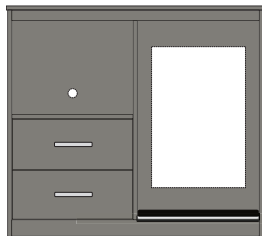

ARLINGTON Wood 2-Drawer Micro Fridge Unit WITH METAL SHELF PROTECTION DRIP PAN INSTALLED

ARL-221 48" W x 24" D x 43" H