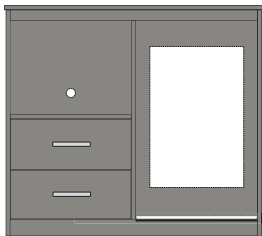

ARLINGTON Wood 2-Drawer Micro Fridge Unit WITH METAL SHELF PROTECTION

ARL-220 48" W x 24" D x 43" H