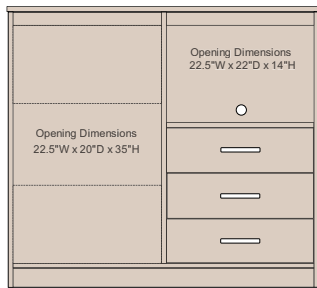

EARTH Micro Fridge Unit

QIEAR-120 48'W x 22'D x 43'H