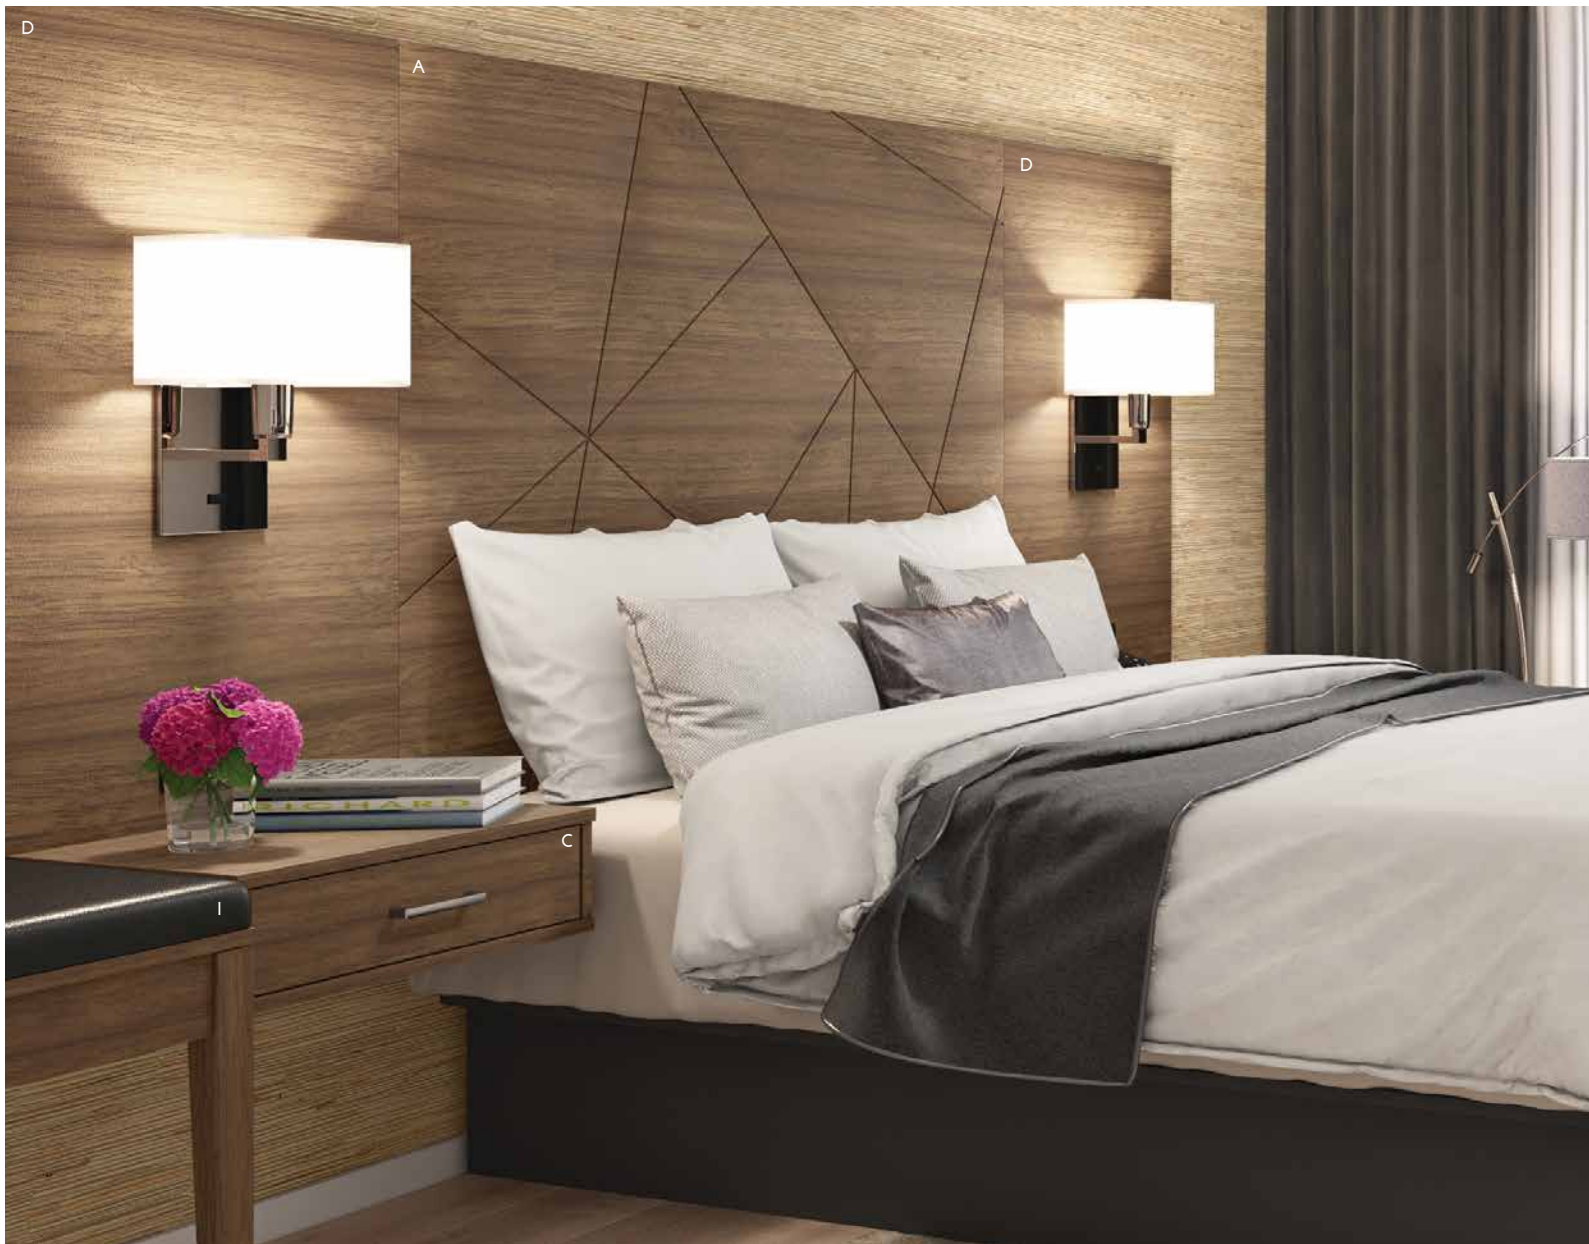

EDISON COLLECTION

- A EDISON  
ITEM# EDI-198-48      Queen Edison Shattered Panel Headboard  
DIMENSIONS 62'W x 2'D x 36'H
- B EDISON  
ITEM# EDI-176-48      Queen Edison Puzzle Panel Headboard  
DIMENSIONS 62'W x 2'D x 36'H
- C LANG  
ITEM# LAN-171.WD-48      Lang Wall Drawer  
DIMENSIONS 24'W x 16'D x 7'H
- D LANG  
ITEM# LAN-171.52      Lang Wall Panel  
DIMENSIONS 26'W x 1'D x 52'H
- E LANG  
ITEM# LAN-100      Lang Framed Mirror  
DIMENSIONS 30'W x 2'D x 42'H
- F EDISON  
ITEM# EDI-149-48/DM      Edison Night Stand - 1 Drawer w/ Marble Top  
DIMENSIONS 24'W x 16'D x 24'H
- G EDISON  
ITEM# EDI-118-48      Edison Micro Fridge - 3 Drawer  
DIMENSIONS 48'W x 22'D x 43'H
- H LANG  
ITEM# LAN-150.48      Lang Desk  
DIMENSIONS 48'W x 24'D x 30'H
- I LANG  
ITEM# LAN-119UPOL-48      Lang Luggage Bench  
DIMENSIONS 36'W x 22'D x 28'H
- J LANG  
ITEM# LAN-162.5      Lang Platform Bed  
DIMENSIONS 59'W x 80'D x 13'H
- K LANG  
ITEM# LAN-144-48      Lang Activity Table  
DIMENSIONS 30'W x 30'D x 30'H

# EDISON COLLECTION

**Edison Puzzle Panel Headboard**

**LANG ESSENTIALS**  
See Wall Panel Systems

FULL	EDI-177	56W x 2D x 36H
QUEEN	EDI-181	62W x 2D x 36H
KING	EDI-180	78W x 2D x 36H
FULL	EDI-174	56W x 2D x 48H
QUEEN	EDI-176	62W x 2D x 48H
KING	EDI-175	78W x 2D x 48H