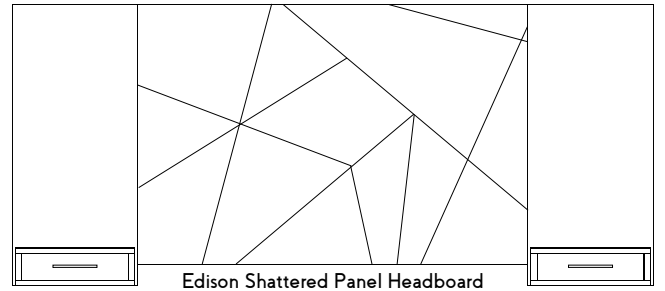

Edison Shattered Panel Headboard

LANG ESSENTIALS
See Wall Guards

FULL	EDI-167	56W x 2D x 24H
QUEEN	EDI-169	62W x 2D x 24H
KING	EDI-168	78W x 2D x 24H
FULL	EDI-193	56W x 2D x 36H
QUEEN	EDI-195	62W x 2D x 36H
KING	EDI-194	78W x 2D x 36H
FULL	EDI-196	56W x 2D x 48H
QUEEN	EDI-198	62W x 2D x 48H
KING	EDI-197	78W x 2D x 48H

LANG ESSENTIALS
See Wall Guards