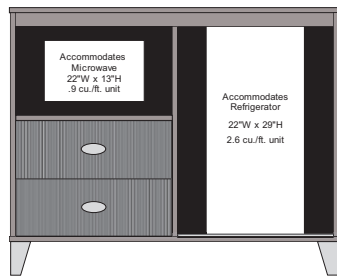

GENEVA 36" Wall Guard (3 Sizes)

GEN-178 18"W x 1"D x 36"H
 GEN-182 24"W x 1"D x 36"H
 GEN-183 30"W x 1"D x 36"H

GENEVA Framed Mirror
 GEN-100 30"W x 1"D x 42"H

GENEVA Double Wardrobe
 2 Door / 1 Shelf / 1 Rod
 GEN-139 32"W x 22"D x 72"H

GENEVA Single Wardrobe
 1 Door / 1 Shelf / 1 Rod
 GEN-138 24"W x 22"D x 66"H

GENEVA Micro-Fridge Tower
 with Metal Shelf Protection
 GEN-122 24"W x 22"D x 60"H

GENEVA 6-Drawer Dresser
 GEN-111 60"W x 22"D x 32"H

GENEVA Nightstand
 with Shelf (3 Sizes)
 GEN-O32 18"W x 16"D x 24"H
 GEN-O49 24"W x 16"D x 24"H
 GEN-O45 24"W x 16"D x 28"H

GENEVA Large Micro/Fridge Unit -
 3 Drawer with Metal Shelf Protection
 GEN-118 48"W x 22"D x 43"H

GENEVA Small Micro/Fridge Unit
 with Metal Shelf Protection
 GEN-117 48"W x 22"D x 39"H

GENEVA 3-Drawer Chest
 with Shelf
 GEN-116 36"W x 22"D x 36"H

GENEVA 3-Drawer Chest
 GEN-115 30"W x 22"D x 30"H

GENEVA 1-Drawer
 Nightstand (3 Sizes)
 GEN-132 18"W x 16"D x 24"H
 GEN-149 24"W x 16"D x 24"H
 GEN-145 24"W x 16"D x 28"H