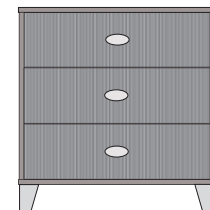

GENEVA Single Wardrobe
 1 Door / 1 Shelf / 1 Rod
 GEN-138 24"W x 22"D x 66"H

GENEVA Micro-Fridge Tower
 with Metal Shelf Protection
 GEN-122 24"W x 22"D x 60"H

GENEVA 6-Drawer Dresser
 GEN-111 60"W x 22"D x 32"H

GENEVA Nightstand
 with Shelf (3 Sizes)
 GEN-O32 18"W x 16"D x 24"H
 GEN-O49 24"W x 16"D x 24"H
 GEN-O45 24"W x 16"D x 28"H

GENEVA Large Micro/Fridge Unit -
 3 Drawer with Metal Shelf Protection
 GEN-118 48"W x 22"D x 43"H

GENEVA Small Micro/Fridge Unit
 with Metal Shelf Protection
 GEN-117 48"W x 22"D x 39"H

GENEVA 3-Drawer Chest
 with Shelf
 GEN-116 36"W x 22"D x 36"H

GENEVA 3-Drawer Chest
 GEN-115 30"W x 22"D x 30"H

GENEVA 1-Drawer
 Nightstand (3 Sizes)
 GEN-132 18"W x 16"D x 24"H
 GEN-149 24"W x 16"D x 24"H
 GEN-145 24"W x 16"D x 28"H