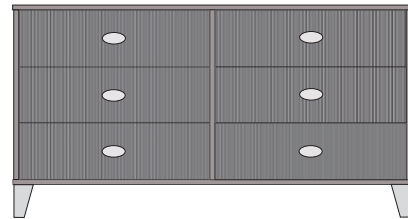

GENEVA 36" H 2-Panel Headboard

FULL GEN-193 56"W x 1"D x 36"H
 QUEEN GEN-195 62"W x 1"D x 36"H
 KING GEN-194 78"W x 1"D x 36"H

GENEVA 48" Wall Guard (3 Sizes)

GEN-179 18"W x 1"D x 48"H
 GEN-184 24"W x 1"D x 48"H
 GEN-185 30"W x 1"D x 48"H

GENEVA 36" Wall Guard (3 Sizes)

GEN-178 18"W x 1"D x 36"H
 GEN-182 24"W x 1"D x 36"H
 GEN-183 30"W x 1"D x 36"H

GENEVA Framed Mirror
 GEN-100 30"W x 1"D x 42"H

GENEVA Double Wardrobe
 2 Door / 1 Shelf / 1 Rod
 GEN-139 32"W x 22"D x 72"H

GENEVA Single Wardrobe
 1 Door / 1 Shelf / 1 Rod
 GEN-138 24"W x 22"D x 66"H

GENEVA Micro-Fridge Tower
 with Metal Shelf Protection
 GEN-122 24"W x 22"D x 60"H

GENEVA 6-Drawer Dresser
 GEN-111 60"W x 22"D x 32"H

GENEVA Nightstand
 with Shelf (3 Sizes)
 GEN-O32 18"W x 16"D x 24"H
 GEN-O49 24"W x 16"D x 24"H
 GEN-O45 24"W x 16"D x 28"H

GENEVA Large Micro/Fridge Unit -
 3 Drawer with Metal Shelf Protection
 GEN-118 48"W x 22"D x 43"H