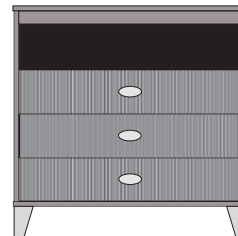

GENEVA 36" Wall Guard (3 Sizes)

GEN-178 18"W x 1"D x 36"H
 GEN-182 24"W x 1"D x 36"H
 GEN-183 30"W x 1"D x 36"H

GENEVA Framed Mirror
 GEN-100 30"W x 1"D x 42"H

GENEVA Double Wardrobe
 2 Door / 1 Shelf / 1 Rod
 GEN-139 32"W x 22"D x 72"H

GENEVA Single Wardrobe
 1 Door / 1 Shelf / 1 Rod
 GEN-138 24"W x 22"D x 66"H

GENEVA Micro-Fridge Tower
 with Metal Shelf Protection
 GEN-122 24"W x 22"D x 60"H

GENEVA 6-Drawer Dresser
 GEN-111 60"W x 22"D x 32"H

GENEVA Nightstand
 with Shelf (3 Sizes)
 GEN-O32 18"W x 16"D x 24"H
 GEN-O49 24"W x 16"D x 24"H
 GEN-O45 24"W x 16"D x 28"H

GENEVA Large Micro/Fridge Unit -
 3 Drawer with Metal Shelf Protection
 GEN-118 48"W x 22"D x 43"H

GENEVA Small Micro/Fridge Unit
 with Metal Shelf Protection
 GEN-117 48"W x 22"D x 39"H

GENEVA 3-Drawer Chest
 with Shelf
 GEN-116 36"W x 22"D x 36"H

GENEVA 3-Drawer Chest
 GEN-115 30"W x 22"D x 30"H

GENEVA 1-Drawer
 Nightstand (3 Sizes)
 GEN-132 18"W x 16"D x 24"H
 GEN-149 24"W x 16"D x 24"H
 GEN-145 24"W x 16"D x 28"H