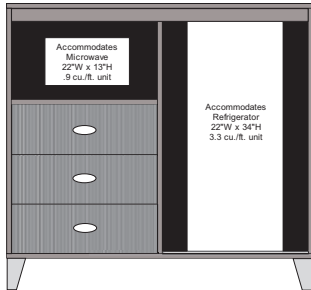

GENEVA 36" Wall Guard (3 Sizes)

GEN-178 18"W x 1"D x 36"H
 GEN-182 24"W x 1"D x 36"H
 GEN-183 30"W x 1"D x 36"H

GENEVA Framed Mirror
 GEN-100 30"W x 1"D x 42"H

GENEVA Double Wardrobe
 2 Door / 1 Shelf / 1 Rod
 GEN-139 32"W x 22"D x 72"H

GENEVA Single Wardrobe
 1 Door / 1 Shelf / 1 Rod
 GEN-138 24"W x 22"D x 66"H

GENEVA Micro-Fridge Tower
 with Metal Shelf Protection
 GEN-122 24"W x 22"D x 60"H

GENEVA 6-Drawer Dresser
 GEN-111 60"W x 22"D x 32"H

GENEVA Nightstand
 with Shelf (3 Sizes)
 GEN-O32 18"W x 16"D x 24"H
 GEN-O49 24"W x 16"D x 24"H
 GEN-O45 24"W x 16"D x 28"H

GENEVA Large Micro/Fridge Unit -
 3 Drawer with Metal Shelf Protection
 GEN-118 48"W x 22"D x 43"H

GENEVA Small Micro/Fridge Unit
 with Metal Shelf Protection
 GEN-117 48"W x 22"D x 39"H

GENEVA 3-Drawer Chest
 with Shelf
 GEN-116 36"W x 22"D x 36"H

GENEVA 3-Drawer Chest
 GEN-115 30"W x 22"D x 30"H

GENEVA 1-Drawer
 Nightstand (3 Sizes)
 GEN-132 18"W x 16"D x 24"H
 GEN-149 24"W x 16"D x 24"H
 GEN-145 24"W x 16"D x 28"H