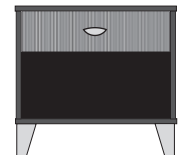

GENEVA Single Wardrobe
 1 Door / 1 Shelf / 1 Rod
 GEN-138 24"W x 22"D x 66"H

GENEVA Micro-Fridge Tower
 with Metal Shelf Protection
 GEN-122 24"W x 22"D x 60"H

GENEVA 6-Drawer Dresser
 GEN-111 60"W x 22"D x 32"H

GENEVA Nightstand
 with Shelf (3 Sizes)
 GEN-O32 18"W x 16"D x 24"H
 GEN-O49 24"W x 16"D x 24"H
 GEN-O45 24"W x 16"D x 28"H

GENEVA Large Micro/Fridge Unit -
 3 Drawer with Metal Shelf Protection
 GEN-118 48"W x 22"D x 43"H

GENEVA Small Micro/Fridge Unit
 with Metal Shelf Protection
 GEN-117 48"W x 22"D x 39"H

GENEVA 3-Drawer Chest
 with Shelf
 GEN-116 36"W x 22"D x 36"H

GENEVA 3-Drawer Chest
 GEN-115 30"W x 22"D x 30"H

GENEVA 1-Drawer
 Nightstand (3 Sizes)
 GEN-132 18"W x 16"D x 24"H
 GEN-149 24"W x 16"D x 24"H
 GEN-145 24"W x 16"D x 28"H