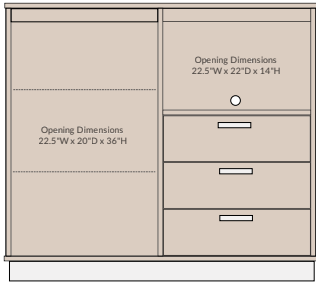

MARINE COLLECTION

- A MARINE Night Stand - 1 Drawer
ITEM# QIMAR-149 DIMENSIONS 24"W x 16"D x 24"H
- B MARINE (24" W) Wall Guard 48"
ITEM# QIMAR-184 DIMENSIONS 24"W x 1"D x 48"H
- C MARINE Queen Panel Headboard 48"
ITEM# QIMAR-198 DIMENSIONS 62"W x 1"D x 48"H
- D MARINE Desk (4 Legs)
ITEM# QIMAR-150 DIMENSIONS 42"W x 24"D x 30"H
- E MARINE Micro Fridge with Door
ITEM# QIMAR-119 DIMENSIONS 48"W x 22"D x 43"H
- F MARINE Micro Fridge
ITEM# QIMAR-120 DIMENSIONS 48"W x 22"D x 43"H
- G MARINE Desk (4 Legs)
ITEM# QIMAR-151 DIMENSIONS 48"W x 26"D x 30"H

MARINE 42" Panel Headboard

FULL QIMAR-190 56"W x 1"D x 42"H
 QUEEN QIMAR-192 62"W x 1"D x 42"H
 KING QIMAR-191 78"W x 1"D x 42"H

MARINE 36" Panel Headboard

FULL QIMAR-193 56"W x 1"D x 36"H
 QUEEN QIMAR-195 62"W x 1"D x 36"H
 KING QIMAR-194 78"W x 1"D x 36"H

MARINE 48" Wall Guard (18" & 24" W)

QIMAR-179 18"W x 1"D x 48"H
 QIMAR-184 24"W x 1"D x 48"H

MARINE 42" Wall Guard (18" & 24" W)

QIMAR-177 18"W x 1"D x 42"H
 QIMAR-180 24"W x 1"D x 42"H

MARINE 36" Wall Guard (18" & 24" W)

QIMAR-178 18"W x 1"D x 36"H
 QIMAR-182 24"W x 1"D x 36"H

MARINE Micro Fridge Combo Unit with Door

QIMAR-119 48"W x 22"D x 43"H

MARINE Micro Fridge Combo Unit

QIMAR-120 48"W x 22"D x 43"H

MARINE 3-Drawer Chest with Shelf