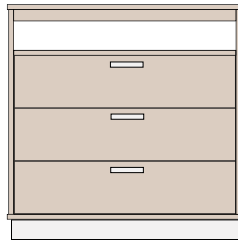

MARINE COLLECTION

- A MARINE Night Stand - 1 Drawer
ITEM# QIMAR-149 DIMENSIONS 24"W x 16"D x 24"H
- B MARINE (24" W) Wall Guard 48"
ITEM# QIMAR-184 DIMENSIONS 24"W x 1"D x 48"H
- C MARINE Queen Panel Headboard 48"
ITEM# QIMAR-198 DIMENSIONS 62"W x 1"D x 48"H
- D MARINE Desk (4 Legs)
ITEM# QIMAR-150 DIMENSIONS 42"W x 24"D x 30"H
- E MARINE Micro Fridge with Door
ITEM# QIMAR-119 DIMENSIONS 48"W x 22"D x 43"H
- F MARINE Micro Fridge
ITEM# QIMAR-120 DIMENSIONS 48"W x 22"D x 43"H
- G MARINE Desk (4 Legs)
ITEM# QIMAR-151 DIMENSIONS 48"W x 26"D x 30"H

MARINE 42" Panel Headboard

FULL QIMAR-190 56"W x 1"D x 42"H
 QUEEN QIMAR-192 62"W x 1"D x 42"H
 KING QIMAR-191 78"W x 1"D x 42"H

MARINE 36" Panel Headboard

FULL QIMAR-193 56"W x 1"D x 36"H
 QUEEN QIMAR-195 62"W x 1"D x 36"H
 KING QIMAR-194 78"W x 1"D x 36"H

QIMAR-178 18"W x 1"D x 36"H
 QIMAR-182 24"W x 1"D x 36"H

MARINE Micro Fridge Combo Unit with Door

QIMAR-119 48"W x 22"D x 43"H

MARINE Micro Fridge Combo Unit

QIMAR-120 48"W x 22"D x 43"H

MARINE 3-Drawer Chest with Shelf

QIMAR-116 36"W x 22"D x 36"H

MARINE 3-Drawer Chest

QIMAR-115 30"W x 22"D x 30"H

MARINE 1-Drawer Nightstand (3 Sizes)

QIMAR-132 18"W x 16"D x 24"H
 QIMAR-149 24"W x 16"D x 24"H
 QIMAR-145 24"W x 16"D x 28"H