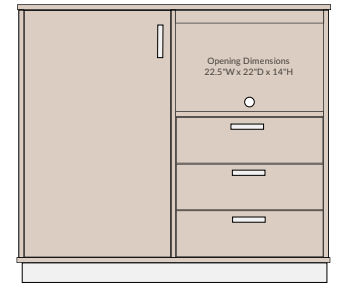

MARINE COLLECTION

- A MARINE Night Stand - 1 Drawer
ITEM# QIMAR-149 DIMENSIONS 24"W x 16"D x 24"H
- B MARINE (24" W) Wall Guard 48"
ITEM# QIMAR-184 DIMENSIONS 24"W x 1"D x 48"H
- C MARINE Queen Panel Headboard 48"
ITEM# QIMAR-198 DIMENSIONS 62"W x 1"D x 48"H
- D MARINE Desk (4 Legs)
ITEM# QIMAR-150 DIMENSIONS 42"W x 24"D x 30"H
- E MARINE Micro Fridge with Door
ITEM# QIMAR-119 DIMENSIONS 48"W x 22"D x 43"H
- F MARINE Micro Fridge
ITEM# QIMAR-120 DIMENSIONS 48"W x 22"D x 43"H
- G MARINE Desk (4 Legs)
ITEM# QIMAR-151 DIMENSIONS 48"W x 26"D x 30"H

MARINE 42" Panel Headboard

FULL QIMAR-190 56"W x 1"D x 42"H
 QUEEN QIMAR-192 62"W x 1"D x 42"H
 KING QIMAR-191 78"W x 1"D x 42"H

MARINE 36" Panel Headboard

FULL QIMAR-193 56"W x 1"D x 36"H
 QUEEN QIMAR-195 62"W x 1"D x 36"H
 KING QIMAR-194 78"W x 1"D x 36"H

MARINE 48" Wall Guard (18" & 24" W)

QIMAR-179 18"W x 1"D x 48"H
 QIMAR-184 24"W x 1"D x 48"H

MARINE 42" Wall Guard (18" & 24" W)

QIMAR-177 18"W x 1"D x 42"H
 QIMAR-180 24"W x 1"D x 42"H

MARINE 36" Wall Guard (18" & 24" W)

QIMAR-178 18"W x 1"D x 36"H
 QIMAR-182 24"W x 1"D x 36"H

MARINE Micro Fridge Combo Unit with Door

QIMAR-119 48"W x 22"D x 43"H

MARINE Micro Fridge Combo Unit

QIMAR-120 48"W x 22"D x 43"H

MARINE 3-Drawer Chest with Shelf