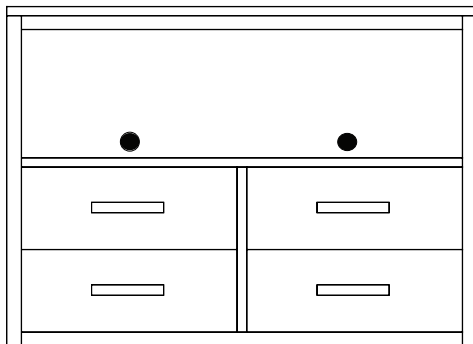

Sullivan Coffee - 4 Drawer
SUL-307 48'W x 24'D x 37'H