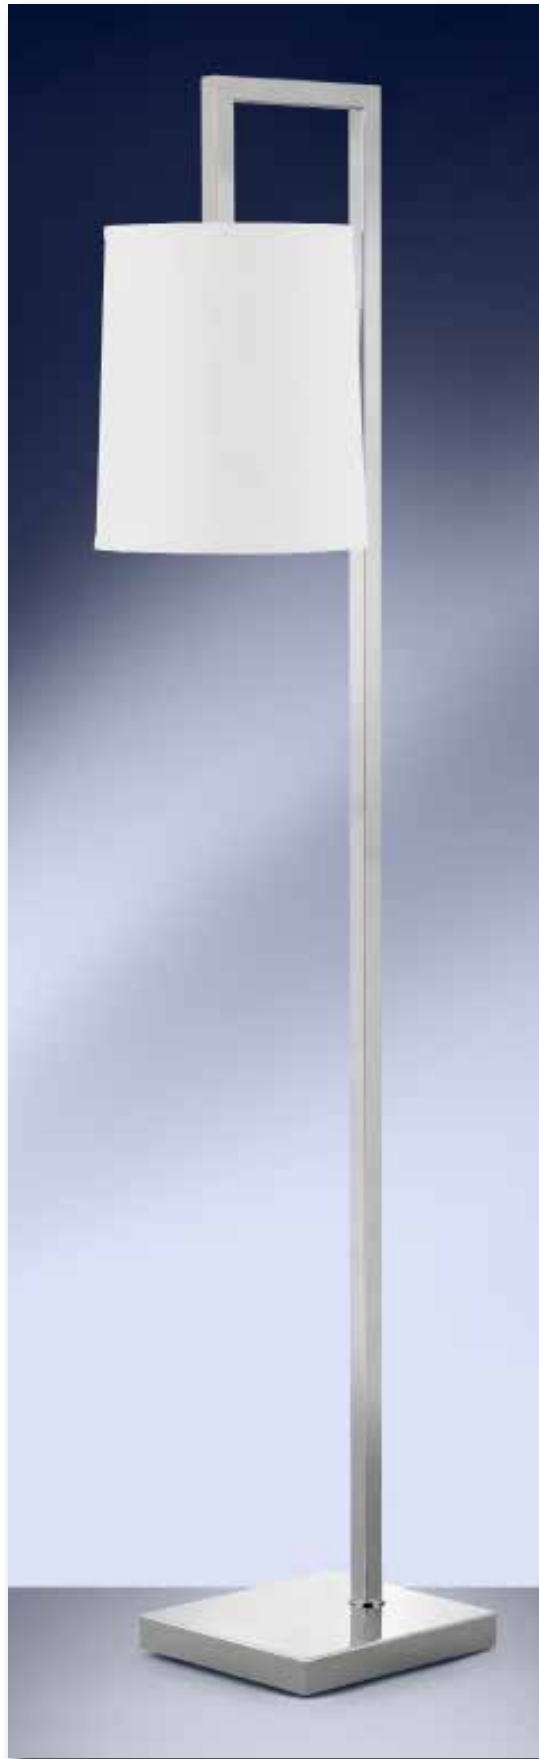

NEW

The Confident Collection

featuring Polished Chrome and Dark Bronze Finish

Designed for use in
Hampton Inn Forever
Young Initiative v2 -
Confident Scheme

1925DWH
65" Floor Lamp

- Includes (1) on/off rocker switch