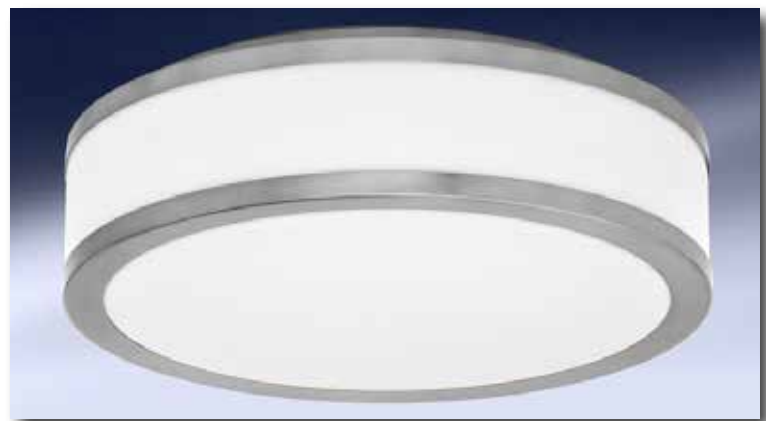

BSC155SI 15.5" Flush Mount

- Brushed Steel Finish
- Takes (2) 18W E26 base bulbs (not included)
- 5" extension from ceiling • Suitable for damp locations