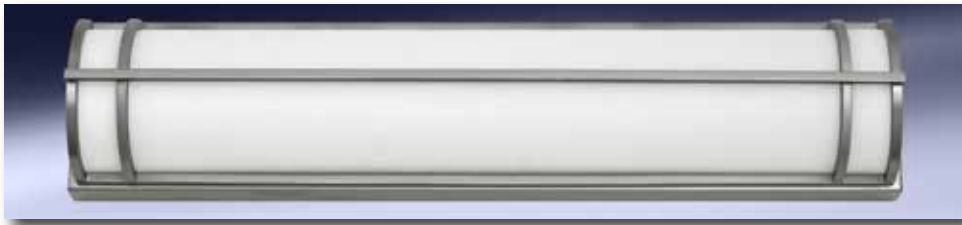

BSV252SI

Lamp Specifications:

- 25" x 5.25" Backplate (4.75" Ext.)
- Brushed Steel Finish
- Takes (2) F17T8 17W Max Bulbs (bulbs not included)