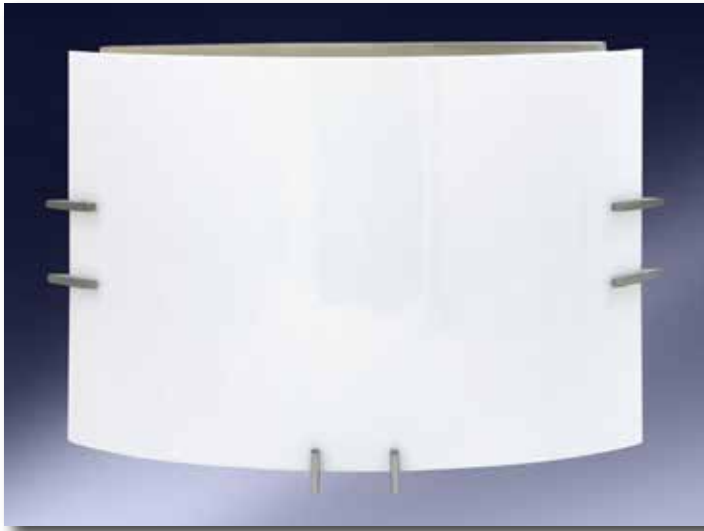

INDEX

ITEM#	Page#	ITEM#	Page#	ITEM#	Page#	ITEM#	Page#	ITEM#	Page#
1060DWH	18	BSV201FGV	47	MBV504SI	17	UL2295DWH	37	W8791CBWH	39
1452LH	41	BSV252SI	51	NBV25SI	50	UUE898DRWH	9	W8792CBWH	39
1482SB	42	BSV253SI	19	NBV37SI	50	UUE998DRWH	8	W915DRWH	33
1561SWH	4	BSV301FGV	47	NBV49SI	50	UW222DRWH	21	W925SI	22
1565SWH	30	BSV303FGC	46	PRV26SI	7	UW806DWH	18, 26	WB120DWH	29
1705DWH	34	BSV306WGV	26, 48	PT1120DWH	29	UW915DRWH	33	WB179TPH	38
1806DWH	26	BSV310SI	51	PT1179TPH	38	UW950DWH	11	WB2222DRWH	20
1806ZWH	3	BSV36SI	11	PT1222DRWH	20	UWB452LH	41	WB2370DSWH	24
1898DSWH	9	BSV39SI	19	PT1427SWH	12	UWB942DWH	3	WB2371DWH	25
1912DWH	14	BSV401FGV	47	PT1461DWH	28	UWH222DRLH	35	WB2417DRWH	12
1915DRWH	32	BSV403FGC	46	PT1492WH	31	UWL2222DRWH	21	WB2561DSWH	5
1925DWH	22	BSV406WGV	27, 48	PT1791CBWH	39	UWL2452LH	41	WB2562SWH	5
1998DSWH	8	BSV410SI	51	PTH1222DRLH	35	UWL2561SWH	5	WB2565SWH	30
561SWH	5	BSV506WGV	48	PTS1370DWH	24, 25	UWL2565SWH	30	WB452LH	41
8031DWH	11	BSV561WGV	49	PTS1701DWH	23	UWL2700DWH	23	WB461DWH	28
8032DWH	11	BSV563WGV	49	PTZ1199EB	40	UWL2806DWH	18, 26	WB482SB	42
8061DSWH	19	BSV564WGV	49	PTZ1299DWH	37	UWL2915DRWH	33	WB492WH	31
8062DSWH	19	BWS110SI	51	PTZ1807DWH	27	UWS700DWH	23	WB940EWH	3
8071PH	38	CT1001DLH	36	PUW2910DWH	15	UWU2898DSWH	9	WBS370DWH	24, 25
8072PH	38	CT101RLH	36	PUW910DWH	15	UWU2998DSWH	8	WBZ199EB	40
8481SB	42	CT102RLH	36	PW910DWH	15	W222DRWH	21	WGM8561SWH	30
8482SB	42	CT103DLH	36	PWL2910DWH	15	W2E120DWH	29	WGM8562SWH	30
8591DWH	24	CT201RLH	36	PZV24SI	50	W2E179RPH	38	WH222DRLH	35
8592DWH	24	DWS940EWH	3	PZV36SI	50	W2E222DRWH	21	WH8221DSLH	35
8809SI	6	EC101	52	QL100SI	6, 43	W2E417DRWH	13	WH8222DSLH	35
8981DSWH	9	EC321	52	R8808SI	6	W2E452RLH	41	WHB222DRLH	35
8982DSWH	9	EC701	53	ST1310DWH	10	W2E482RSB	42	WL2179TPH	38
8991DSWH	8	EC702	53	ST310DWH	10	W2E561RWH	4	WL2222DRWH	21
8992DSWH	8	GM9808WHMC	6	U2E199REB	40	W2E565RWH	30	WL2417DSWH	12
912DWH	14	GRT561DSWH	4	U2E222DRWH	21	W2E700EWH	23	WL2452LH	41
9152FGC	46	HBS302SI	7	U2E295DWH	37	W2E701DWH	14	WL2461DWH	28
9501WHRE	22	HL101SI	54	U2E452RLH	41	W2E703BST	43	WL2482SB	42
9502WHRE	22	HL102SI	54	U2E561RWH	4	W2E747DRWH	31, 34	WL2492WH	31
9801WH	7	HL301SI	7, 54	U2E565RWH	30	W2E747RWH	31, 34	WL2561SWH	5
9888WH	7	HL401SI	54	U2E700EWH	23	W2E791CBWH	39	WL2565SWH	30
9901DWH	15	HLB101SI	54	U2E701DWH	14	W2E915DRWH	32	WL2700DWH	23
9902DWH	15	HS417SI	12	U2E747DWH	31, 34	W2Z195EB	40	WL2705DWH	34
AJ1310DWH	10	HS906SI	54	U2E747RWH	31, 34	W2Z199REB	40	WL2806DWH	18, 26
AJ310DWH	10	HS907SI	54	U2E915DRWH	32	W417DSWH	13	WL2915DRWH	33
BL106DWH	19	HS960SI	54	UB2299DWH	37	W561SWH	5	WL2940EWH	3
BS700DWH	23	L8808SI	6	UB2561SWH	5	W705DWH	34	WLH222DRLH	35
BS914SI	16, 49	LD800SI	43	UB2565SWH	30	W791CBWH	39	WLS370DWH	24, 25
BSC1212SI	32, 44	LDU810SI	43	UB2898DSWH	9	W806DWH	18, 26	WN8221DSWH	21, 33
BSC144SI	4, 44	LDV305SI	22	UB2998DSWH	8	W8451LH	41	WN8222DSWH	21, 33
BSC155SI	6, 45	MBC12SI	16, 45	UBL106DWH	19	W8452LH	41	WS300SI	7
BSC162SI	45	MBC16SI	16, 45	UBZ199EB	40	W8471DSWH	13	WS700DWH	23
BSC16SI	45	MBV202WGV	47	UCT101RLH	36	W8472DSWH	13	WS910WGC	17
BSC172SI	20, 44	MBV302WGV	47	UCT102RLH	36	W8561SWH	5, 28	WS912WGC	17
BSV103FGC	46	MBV306WGV	48	UCT201RLH	36	W8562SWH	5, 28	WS914SI	16
BSV106DWH	27, 49	MBV502SI	17	UHB222DRLH	35	W8771DWH		WZ8191EB	40
BSV107DHWA	27, 49	MBV503SI	17	UHL222DRLH	35		23, 25, 29, 31, 34	WZ8192EB	40
				UL2195EB	40	W8772DWH		WZ8291WH	37
							23, 25, 29, 31, 34	WZ8292WH	37

FIRST SHRIJI HOSPITALITY
1461 WEST TALLYHO COURT
ADDISON, IL 60101

EMAIL: SHYAM@FIRSTSHRIJIHOSPITALITY.COM

OFFICE: 630-225-5915

CELL: 331-575-0939

FAX: 630-701-9150

All products in this catalog are stocking items
and available to Quick-ship!