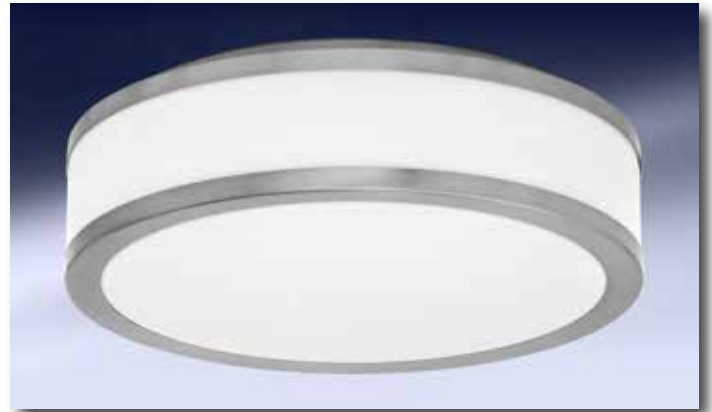

BSC155SI 15.5" Flush Mount

• Brushed Steel Finish

- Takes (2) 18W E26 base bulbs (not included)
- 5" extension from ceiling • Suitable for damp locations