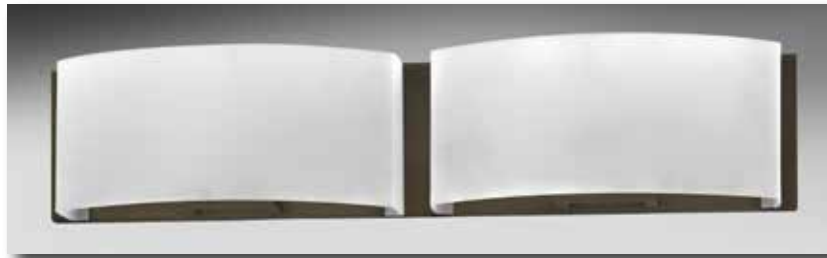

MBV502SI 2-Light Energy Efficient Vanity 5”H x 24”W Backplate

- Includes (2) GU24 18W Max Sockets
- Includes Frosted Acrylic Shade
- Extension from Wall - 4.75”
- Suitable for damp locations