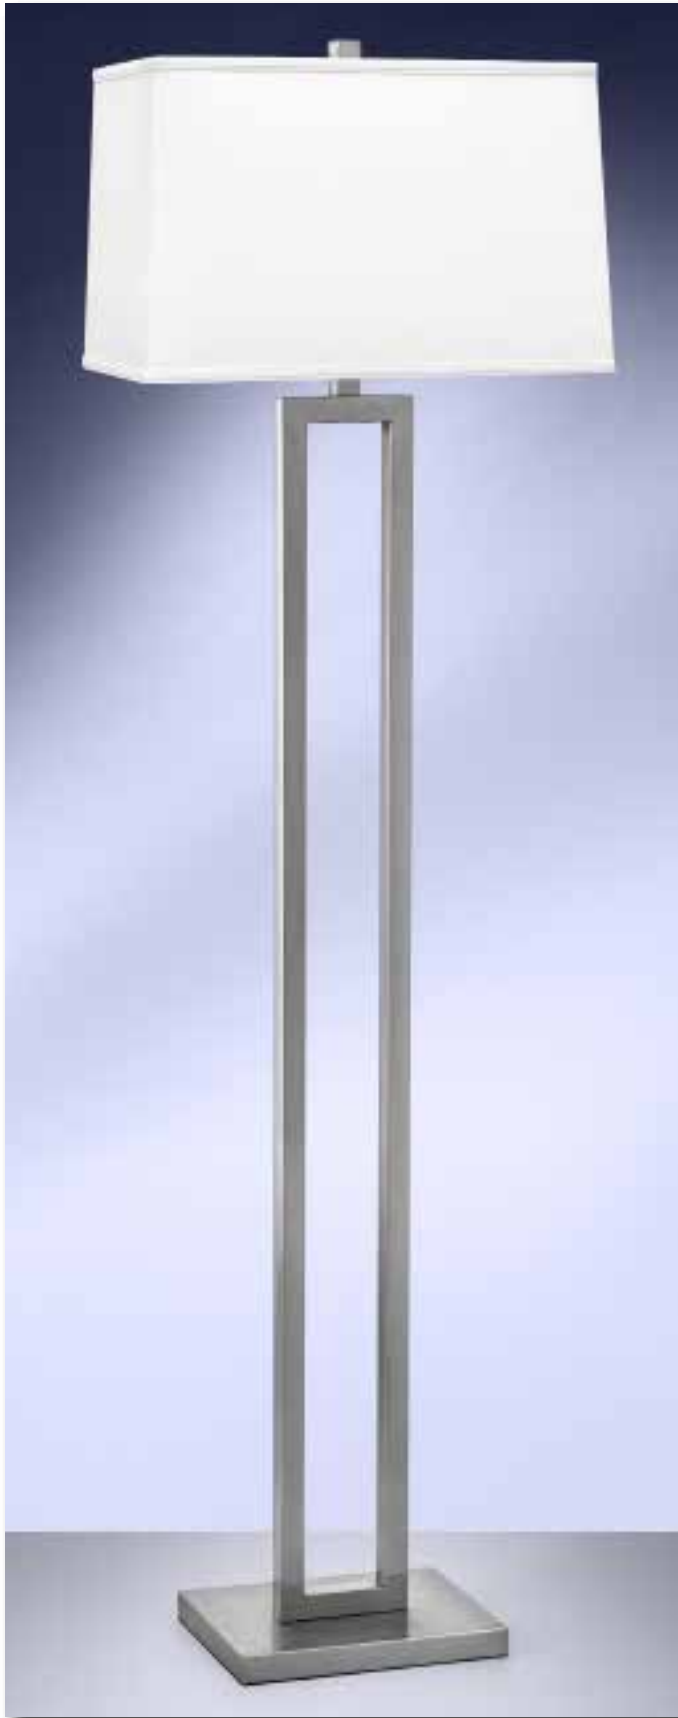

The Rugged Rectangles Group
featuring *Brushed Steel Finish*

1915DRWH 62" Floor Lamp

- Includes (1) on/off push-through switch