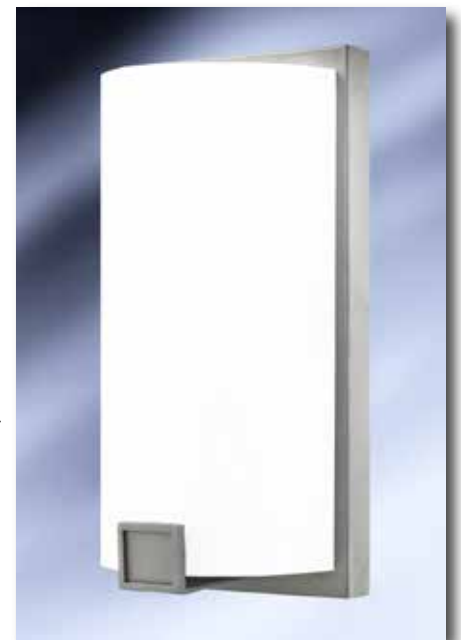

BS914SI 1-Light Energy **Brushed Steel** **Efficient Wall Sconce**

- Direct Wired • 6.5" x 12.5" Backplate
- 4.25" Extension • Takes (1) 24W E26 base bulb (not included)