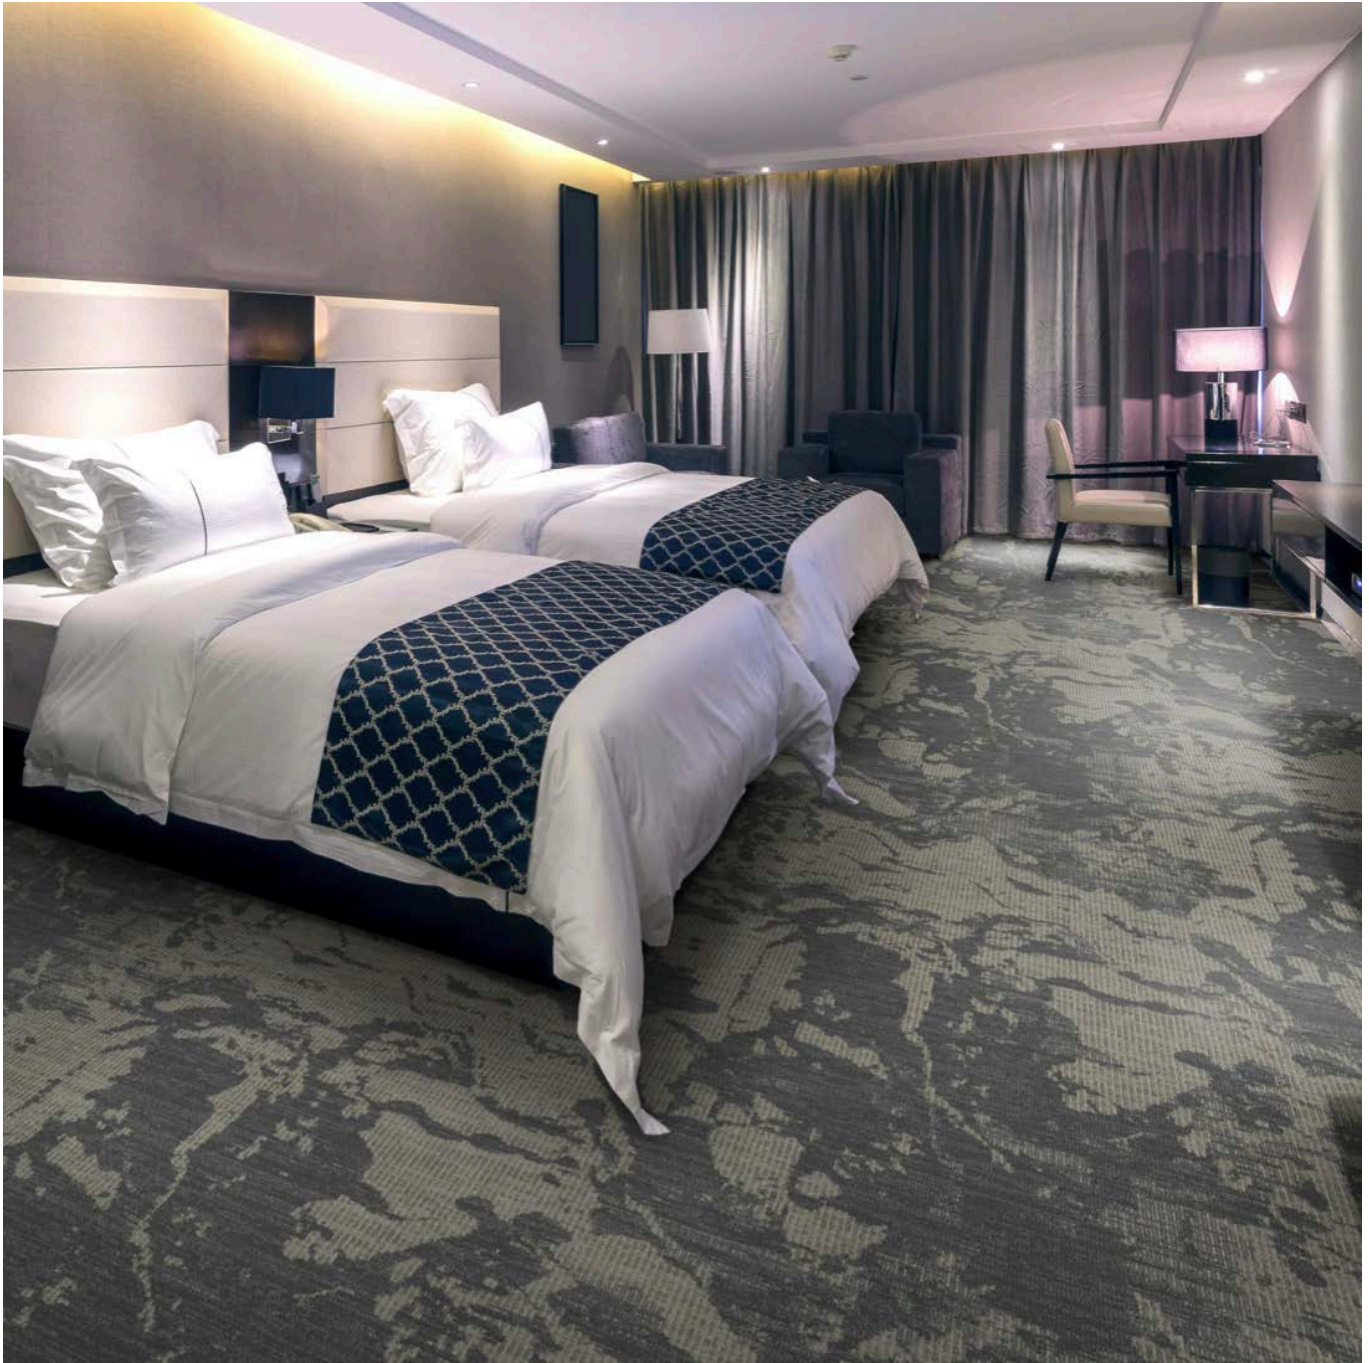

Style: MRk-120 IN
Repeat: 72 x 60 REPEAT
Color: PRESSED FLINT

10 COLORWAYS AVAILABLE
PG/3

YARN COLORS

- A  6025
- B  6046
- C  6193

Style: MRk-120 IN
Repeat: 72 x 60 REPEAT
Color: PRESSED FLINT

YARN COLORS

FLANNEL

HENNA

PRESSED FLINT

GRAFFITI