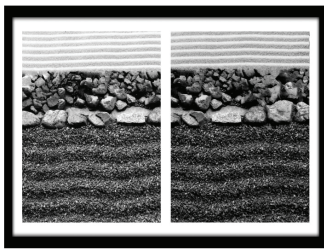

Collection	Art Location	SIZE
Guestroom Collection 2	Over Sofa	40" w x 30" h

Description
Framed Print Under Glass with 2" Mat & 2" Frame

PSM-4030	Specify Frame Color Black (A), Silver (B), Espresso (D), White (E)